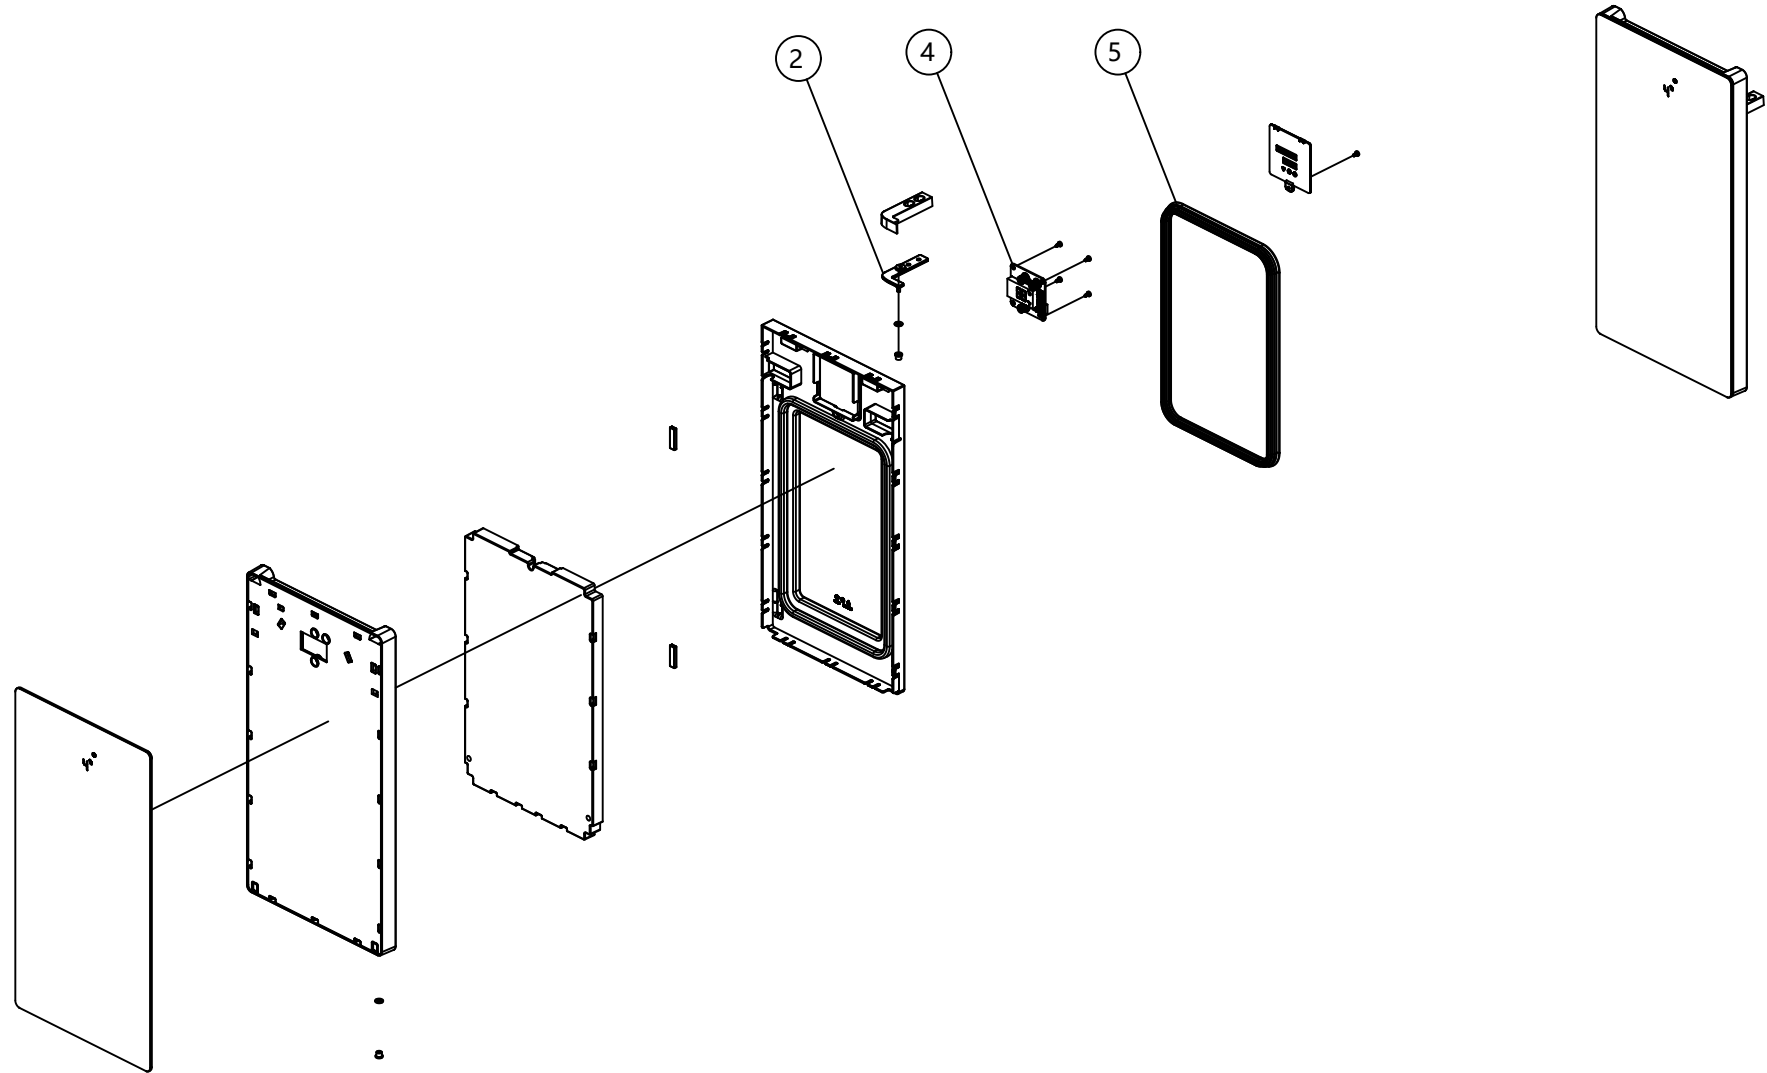

SC08

Explosive view

ISSUE: 01

Content

Appearance group.....	.01
Door Assembly.....	.02

ITEM	DWG NO.	ENGLISH NAME	名称
1	7NN0450	SC08 Door Assembly	SC08门组
3	8G20074	Milk pipe plug	SC10奶管塞
6	8D30185R1	NTC	蒸发器温度NTC
7	8D30184	SC10 Air Cooling Fan	SC10风冷风扇
8	8D30188	SC10 Cooling Fan	SC10散热风扇
9	8D10060CA	SC10 Main Control Board	SC10主控板
10	8S10639	SC10 water storage tray	SC10蓄水盘
11	8W10023	Lower Door Shaft	冰箱下门轴

ITEM	DWG NO.	ENGLISH NAME	名称
2	8W10022	Refrigerator on door shaft	冰箱上门轴
4	8D10061	SC10 HMI PCBA	SC10显示板
5	8G20124	SC10 refrigerator door seal	SC10冰箱门封条