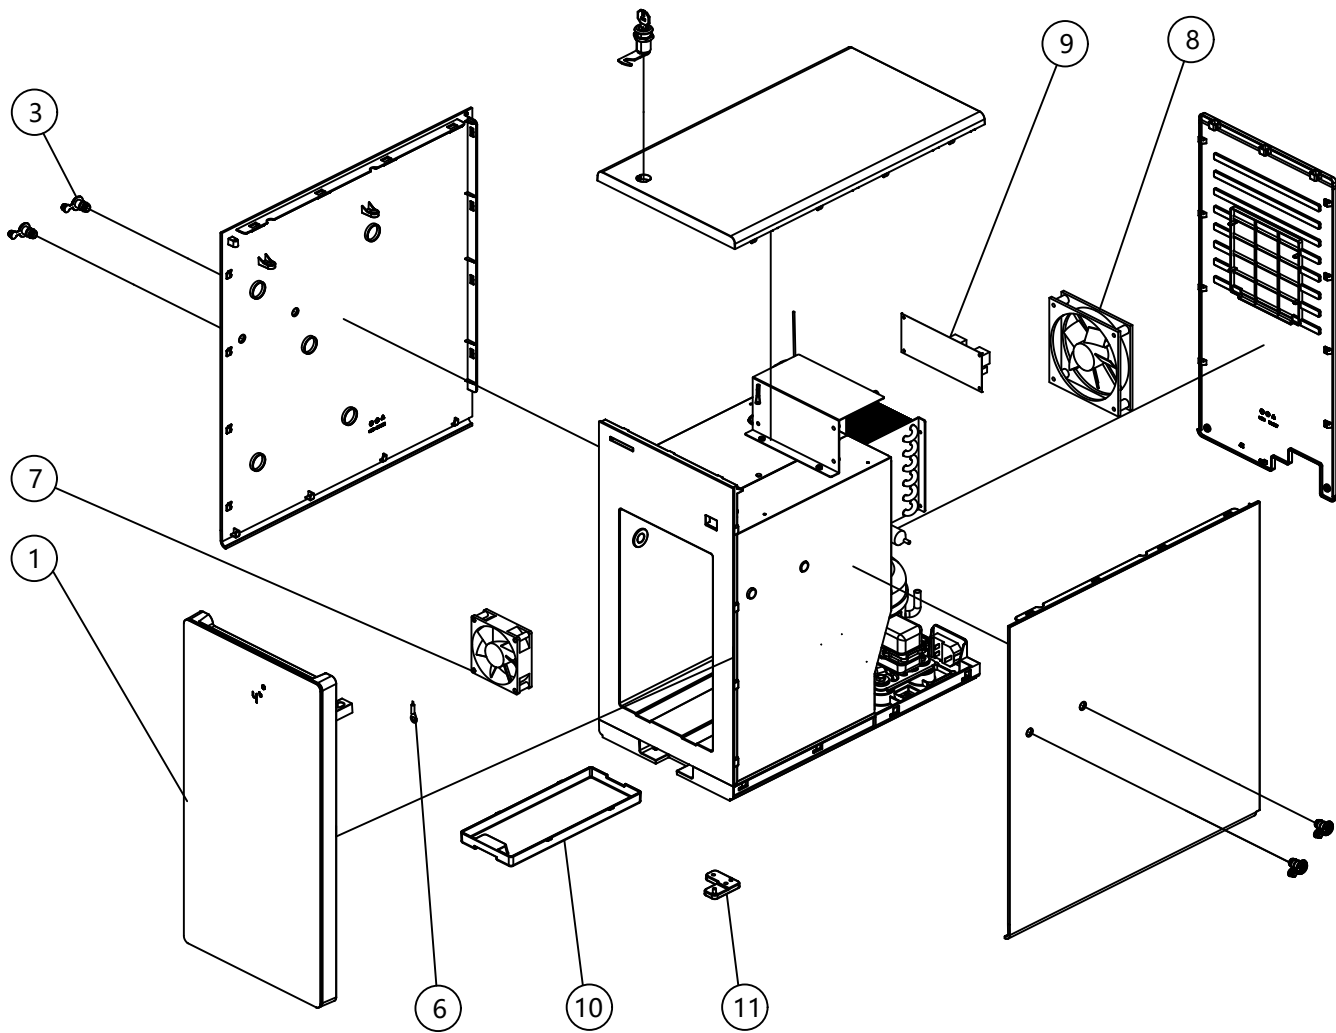

SC08

Explosive view

ISSUE: 01

Content

Appearance group.....	.01
Door Assembly.....	.02

ITEM	DWG NO.	ENGLISH NAME	名称
1	7NN0450	SC08 Door Assembly	SC08门组
3	8G20074	Milk pipe plug	SC10奶管塞
6	8D30185R1	NTC	蒸发器温度NTC
7	8D30184	SC10 Air Cooling Fan	SC10风冷风扇
8	8D30188	SC10 Cooling Fan	SC10散热风扇
9	8D10060CA	SC10 Main Control Board	SC10主控板
10	8S10639	SC10 water storage tray	SC10蓄水盘
11	8W10023	Lower Door Shaft	冰箱下门轴

ITEM	DWG NO.	ENGLISH NAME	名称
2	8W10022	Refrigerator on door shaft	冰箱上门轴
4	8D10061	SC10 HMI PCBA	SC10显示板
5	8G20124	SC10 refrigerator door seal	SC10冰箱门封条